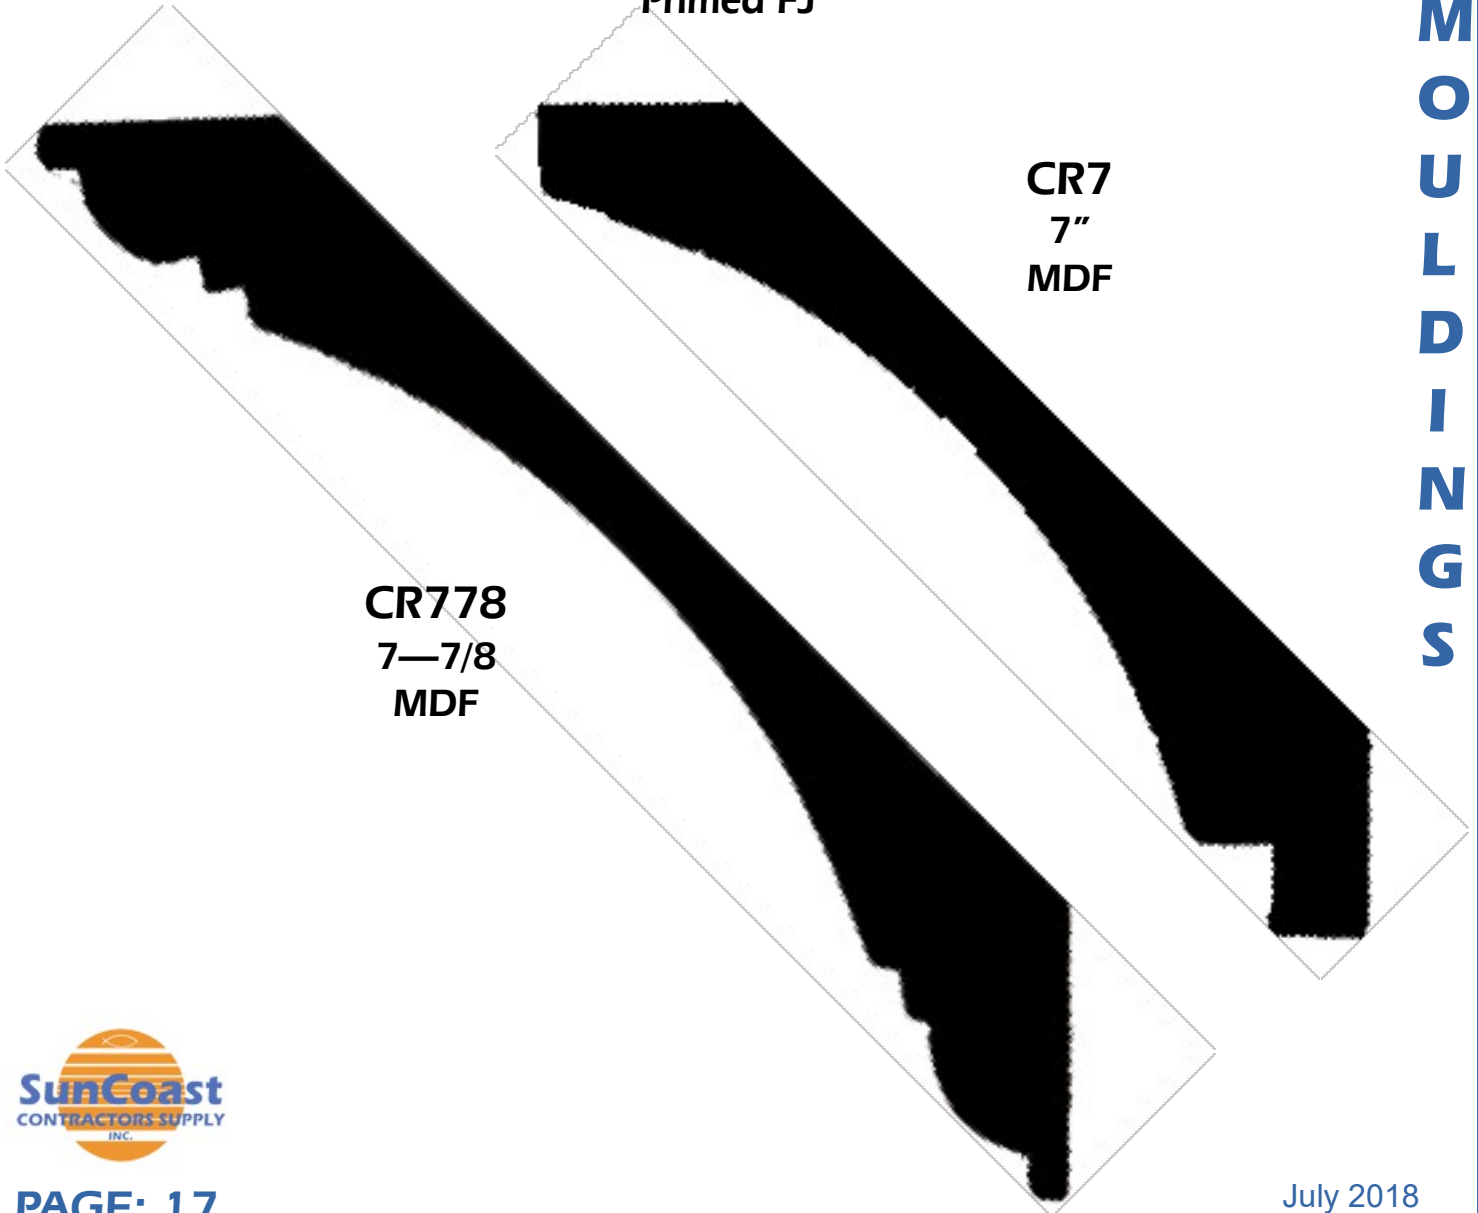

7/8 x 2-3/4 x 4-1/2

7/8 x 3-3/4 x 6

CLEAR

ROSETTE

7/8 x 2-1/2

7/8 x 3-3/4

CLEAR

SCC314 CASING
3-1/4
Primed FJ

CA4B CASING
4"
MDF

CA294 CASING
4"
MDF

BA8A
8"
MDF

BA714
8-1/4
MDF

TC4AQ CASING
4"
MDF

SCB714
7-1/4
Primed FJ

CR7
7"
MDF

CR778
7—7/8
MDF